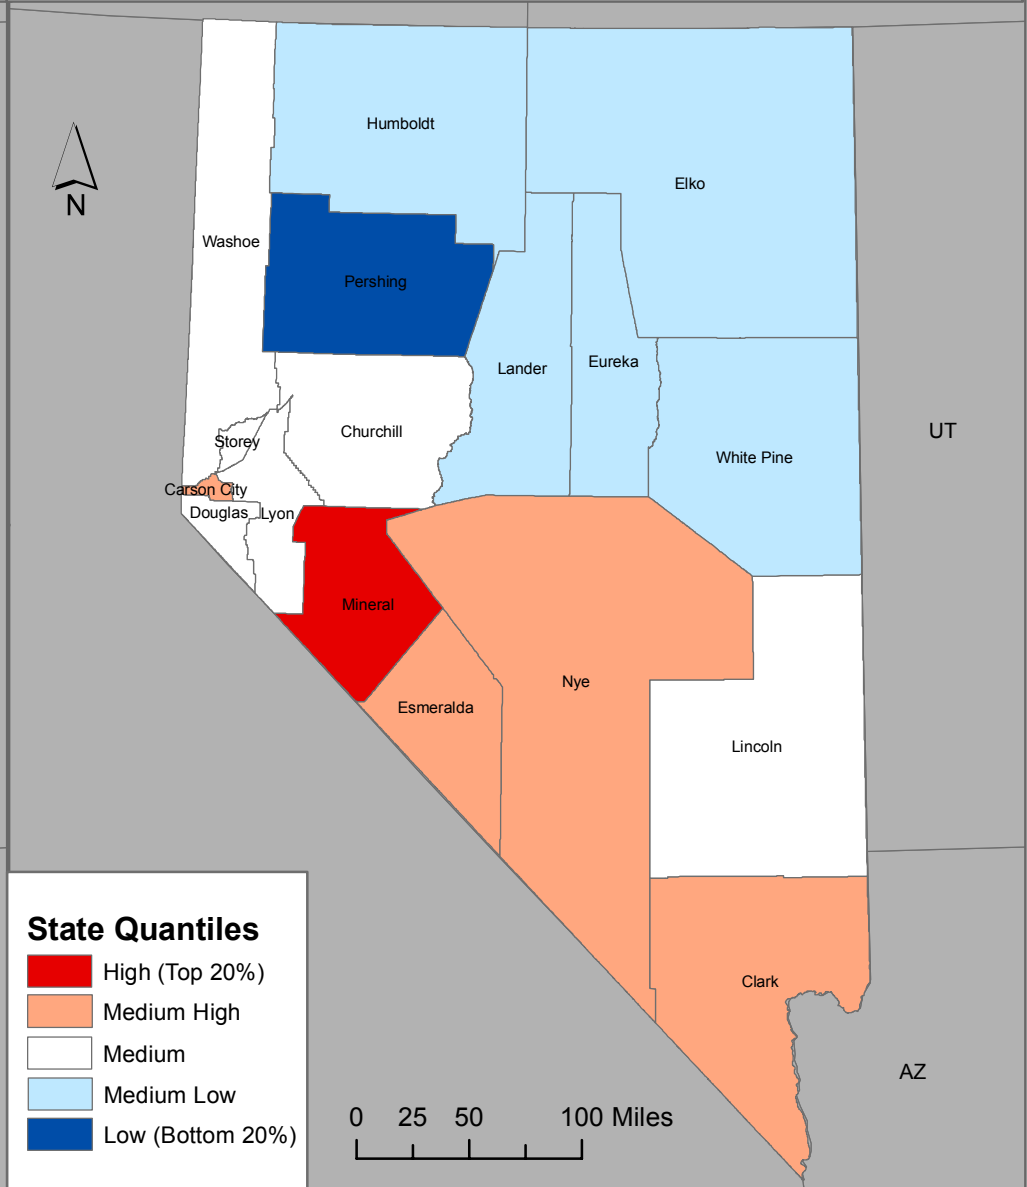

Social Vulnerability to Environmental Hazards State of Nevada

County Comparison Within the Nation

County Comparison within the State

National Quantiles

- High (Top 20%)
- Medium High
- Medium
- Medium Low
- Low (Bottom 20%)

0 25 50 100 Miles

State Quantiles

- High (Top 20%)
- Medium High
- Medium
- Medium Low
- Low (Bottom 20%)

0 25 50 100 Miles