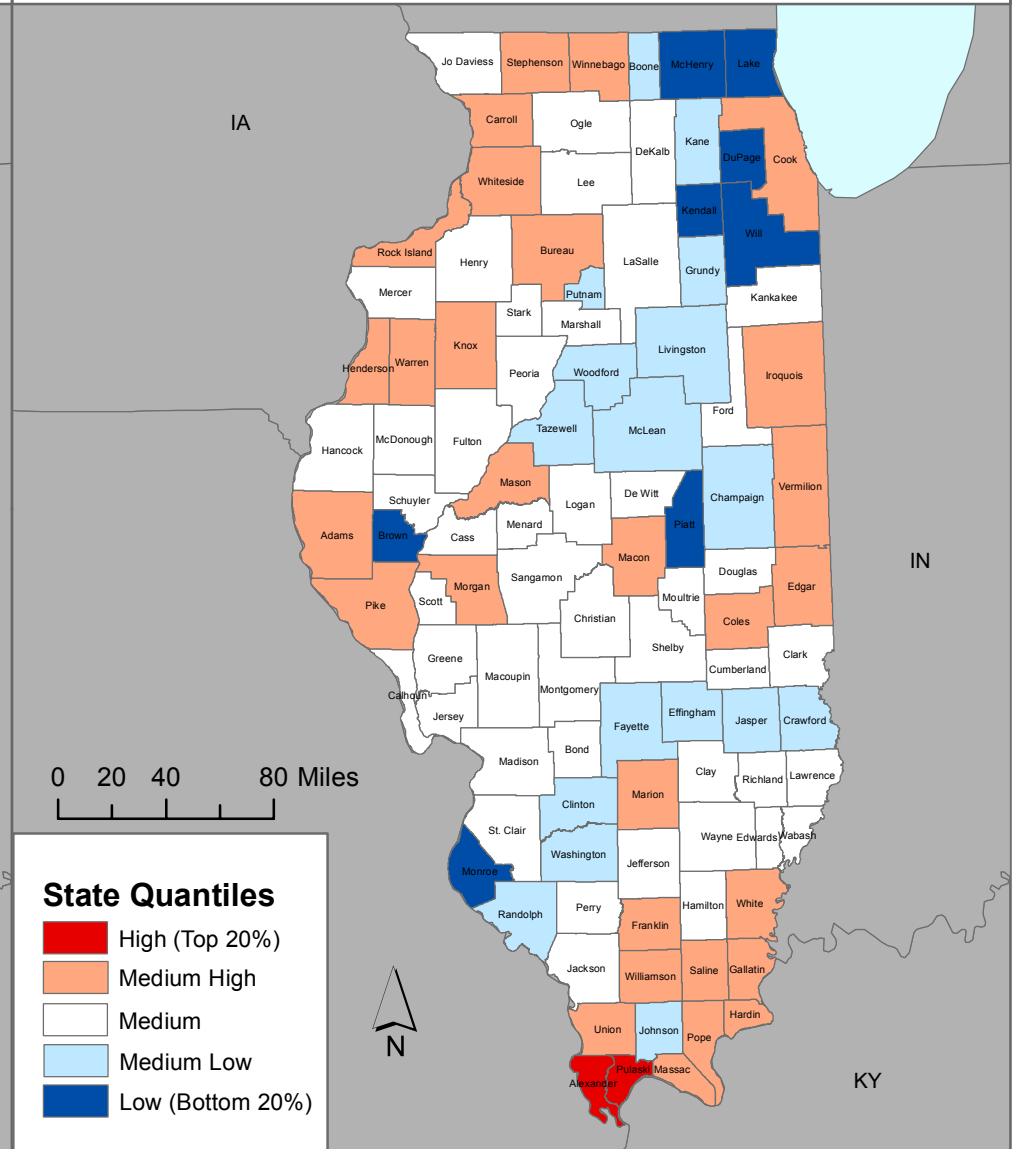

Social Vulnerability to Environmental Hazards

State of Illinois

County Comparison Within the Nation

County Comparison Within the State

Social Vulnerability Index 2010-2014
 Based on American Community Survey 2010-2014, 5 Year Census Data Product - ACS 2010-2014