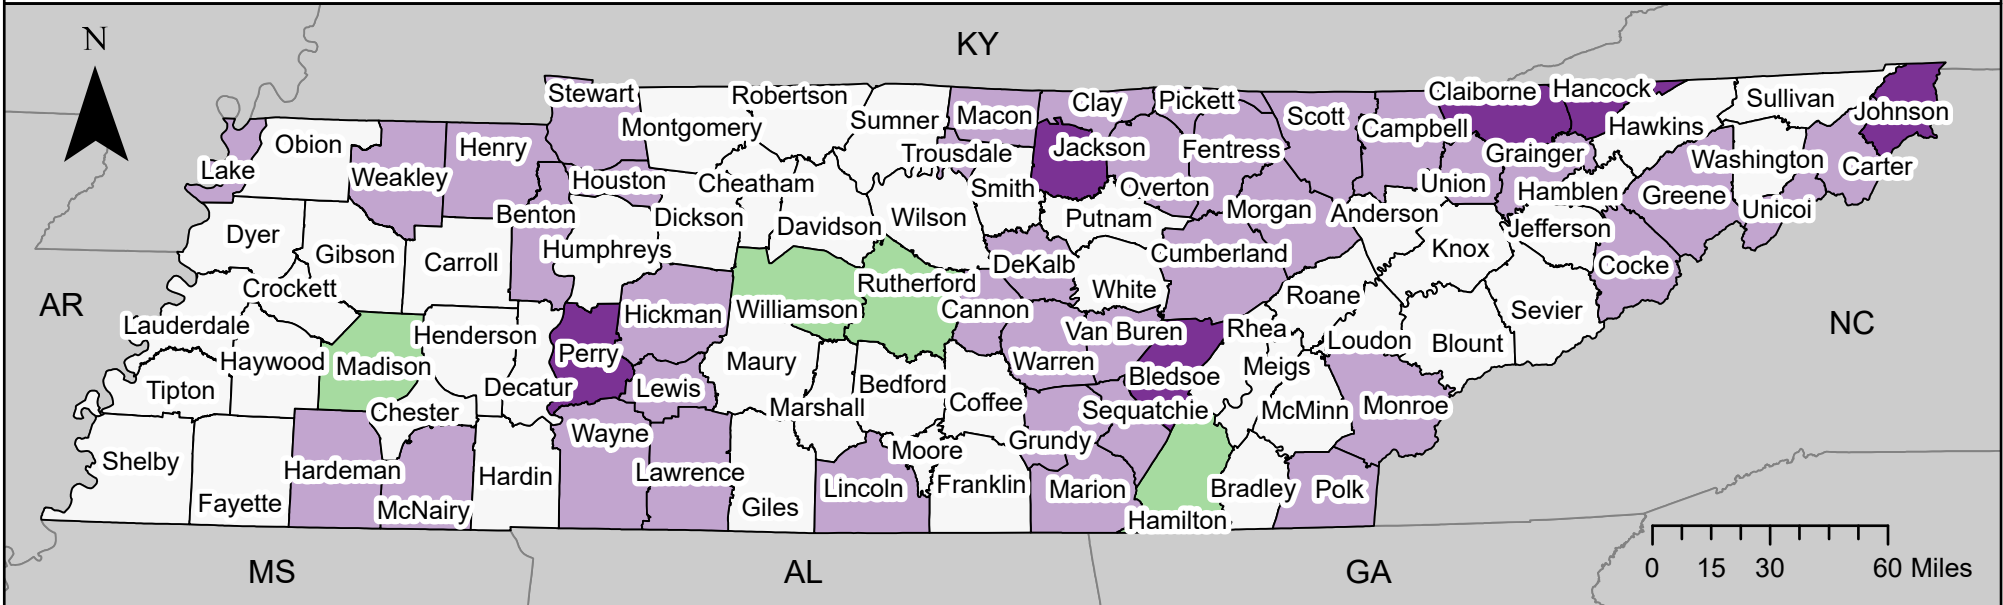

Community Resilience (2020) State of Tennessee

**Hazards Vulnerability &
Resilience Institute**
UNIVERSITY OF SOUTH CAROLINA

County Comparison within the Nation

County Comparison within the State

Baseline Resilience Indicators for Communities (BRIC) 2020