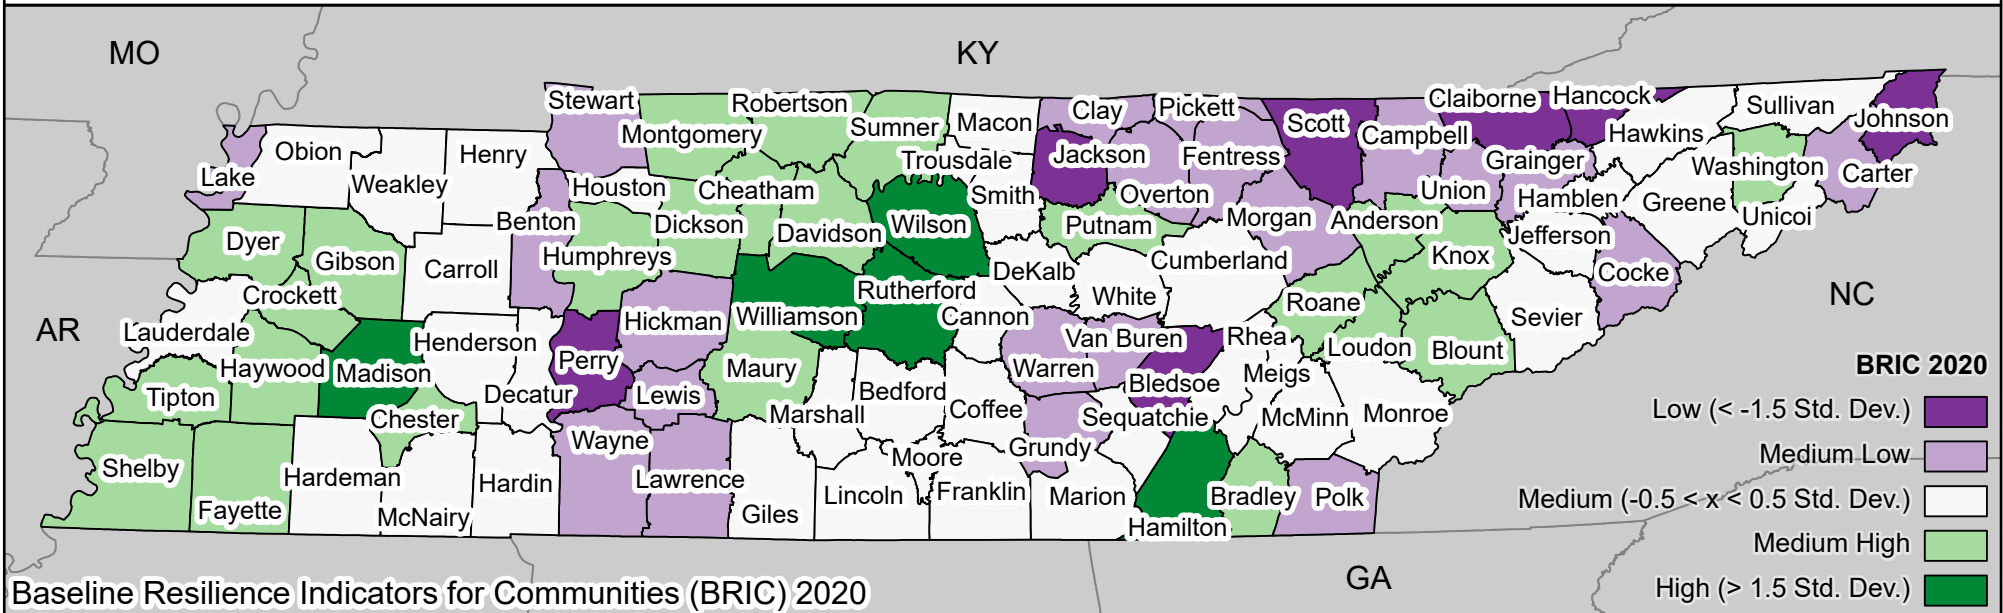

Community Resilience (2020) State of Tennessee

**Hazards Vulnerability &
Resilience Institute**
UNIVERSITY OF SOUTH CAROLINA

County Comparison within the Nation

County Comparison within the State

Baseline Resilience Indicators for Communities (BRIC) 2020