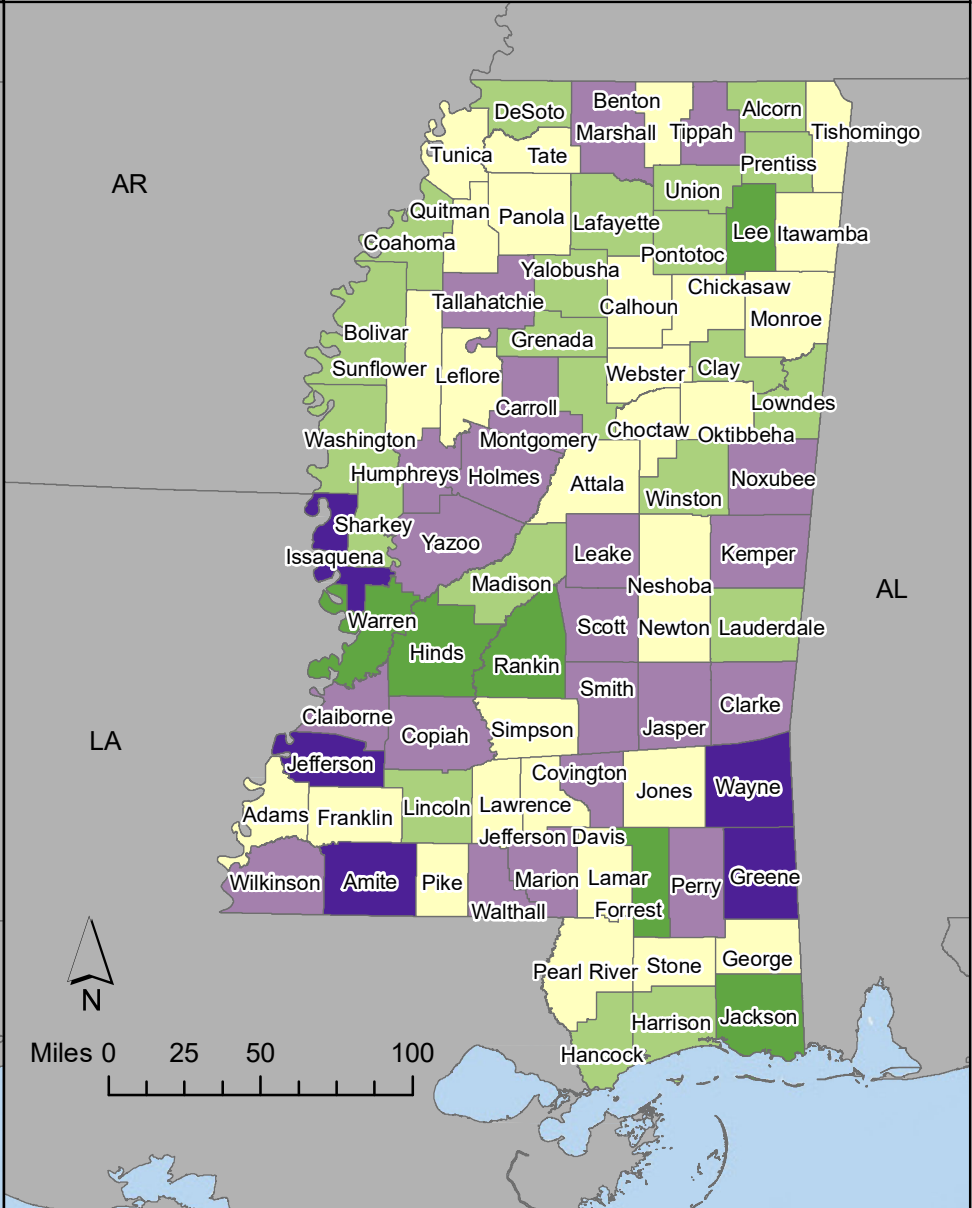

Community Resilience State of Mississippi

County Comparison within the Nation

County Comparison within the State

BRIC 2015

- Low (< -1.5 Std. Dev.)
- Medium Low
- Medium
- Medium High
- High (> 1.5 Std. Dev.)