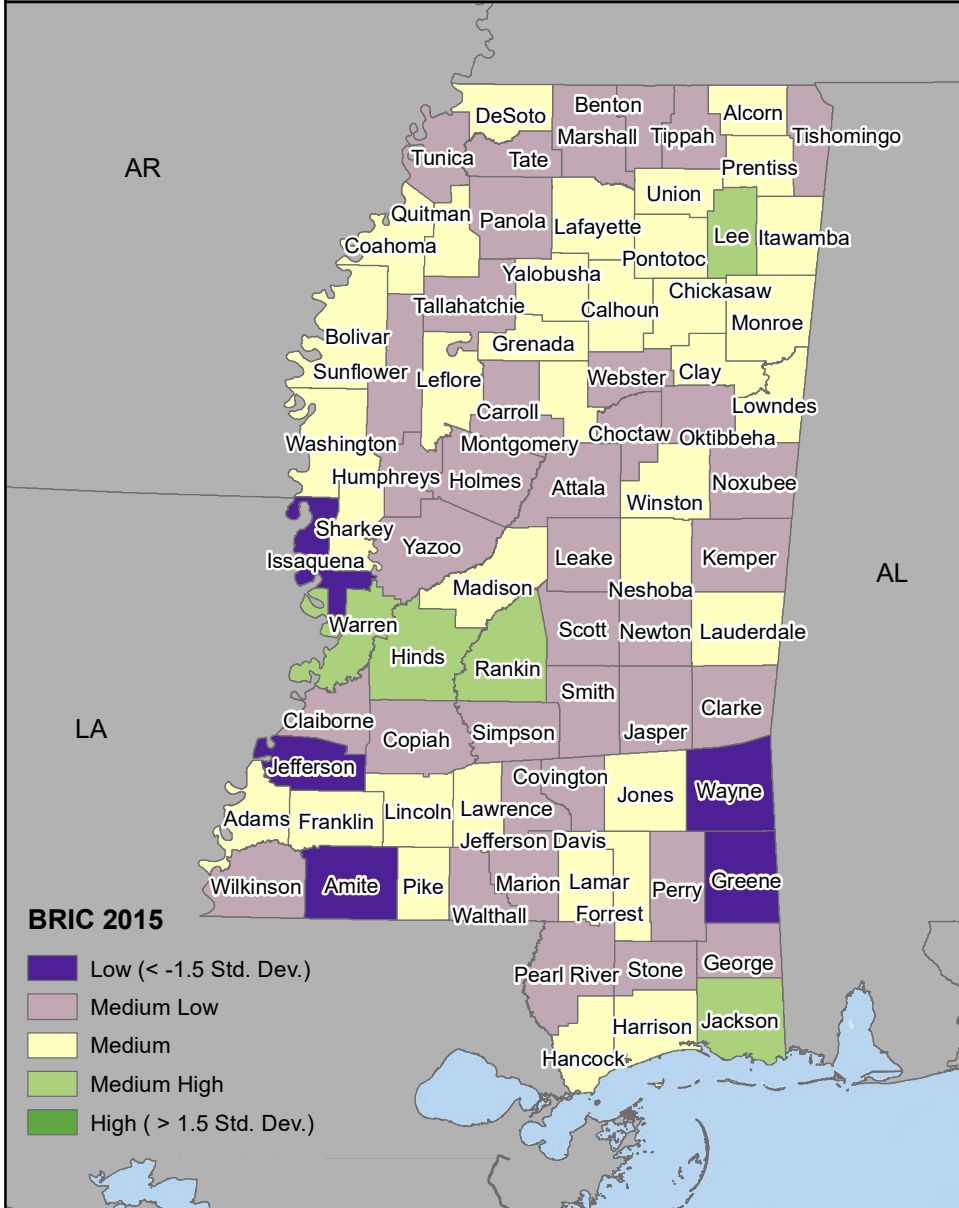

Community Resilience State of Mississippi

County Comparison within the Nation

County Comparison within the State

BRIC 2015

- Low (< -1.5 Std. Dev.)
- Medium Low
- Medium
- Medium High
- High (> 1.5 Std. Dev.)